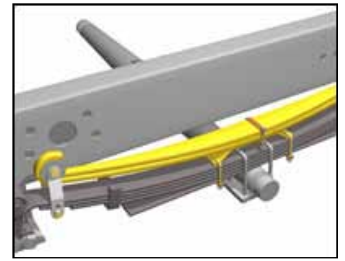

LIFT & LEVELING KITS

- Available for most trucks & suspension styles - level your current suspension setup, or raise it up for more tire clearance
- Everything from complete vehicle kits, to strut extensions, coil spring spacers, torsion keys & leaf spring lift blocks
- Easy to install and remove if you decide to return the vehicle to stock condition

HELPER SPRINGS

- Additional springs improve towing capability and decrease vehicle sag
- Helps prevent excess swaying during turns and in the wind
- Easy to install above the standard springs

Check with your local warehouse for availability of specific product lines